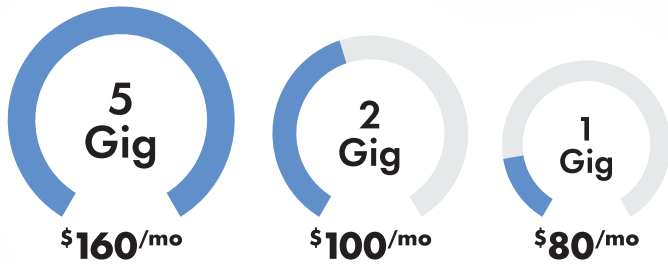

# Jonesboro does fiber internet **Right.**

**You should, too!**

Welcome to Jonesboro—a Gig City offering the best Gig Life!

At **RightFiber**, we're proud to be the city's official internet partner.

And with up to 5 Gig speeds, we offer residential customers the fastest internet, the most advantages and the best value.